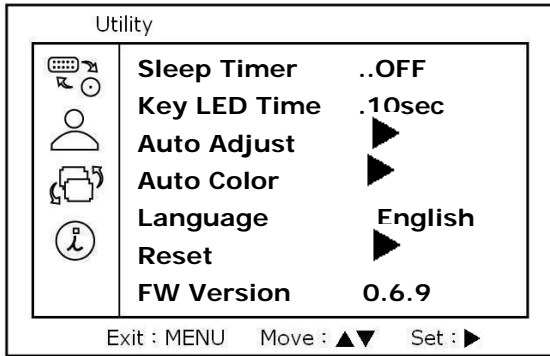

Key Pad

Function	Description
▲	Up/Luminance selection
▼	Down, CVBS mode/PC mode selection
◀	Left / Volume down
▶	Right / Volume up
MENU	Menu/Exit (Resume)

Remote Controller

Function	Description
Ⓜ	Suspend / Resume
🔇	Mute
▲	Normal mode : Luminance selection OSD mode : Up
▼	Normal mode : CVBS/PC input selection OSD mode : Down
◀	Left
▶	Right
MENU	Menu/Exit
📺	CVBS/PC input selection
AUTO	Using mode selection
+ VOL	Volume up
- VOL	Volume down

OSD (On Screen Display)

No source

Basic Functions

Function	Description
Input	Composite/PC
Luminance	0, 25, 50, 75, 100

PC - HV mode

Basic Functions

Function	Description
Input	Composite/PC
Luminance	0, 25, 50, 75, 100
Mode	User, Movie, P.P.T, Photo

Picture Setup

Function	Description
Brightness	0 - 100
Contrast	0 - 100
H Position	0 - 100
V Position	0 - 100

Color Turner

Function	Description
GAMMA	Mode 0 – Mode 15
R. Ratio	Total 250*
G. Ratio	
B. Ratio	

* The RGB parameter can be adjusted for personal preferred (the sum of RGB parameter is 250)

Utility

Function	Description
Sleep Timer	OFF, 30, 60, 90, 120, 150Min
Key LED Time	ON, 5, 10, 15, 20, 25, 30sec
Auto Adjust	Auto adjust display
Auto Color	Auto adjust color
Language	English/Traditional Chinese
Reset	Factory default
FW Version	Show the Firmware version